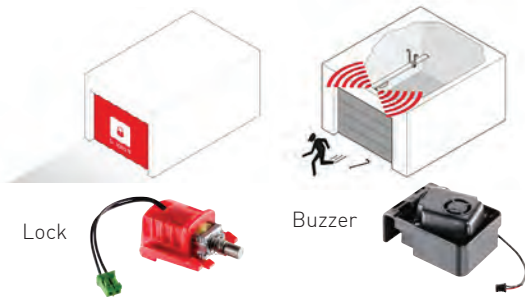

DRIVE lighting strip

Motion sensor

DRIVE PRO lighting strip

AMBIENCE PACK 2 ●

Add a relay to allow control of other garage or garden lighting for even more flexibility.

Relay

AMBIENCE PACK 3 ●

These clever LED strips are easily positioned on the underside of the door tracks with magnetic tape. They flood the garage with 6000 lumens of light (equivalent to around 400 watts of incandescent light!) Four linked LED strips are activated by the kits' motion sensor or infra red remote control.

KEY

AVAILABLE FOR:
 DRIVE / DRIVE PRO 500 ○
 DRIVE / DRIVE PRO 600 ●

Harmony in motion

SMART SOLUTIONS

CONTROL, SO CLEVER..

SECURITY PACK 1 ●

A magnetic motor lock that mechanically locks the motor in any position (even with ventilation function) up to an attack force of 300 kg, increasing the existing security.

The alarm buzzer recognises a break-in attempt and outputs a loud signal tone. The warning buzzer outputs an acoustic signal as the door closes.

Lock

Buzzer

SECURITY PACK 2 ○

A relay that allows control of other garage or garden / security lighting.

The alarm buzzer recognises a break-in attempt and outputs a loud signal tone. The warning buzzer outputs an acoustic signal as the door closes.

Relay

Buzzer

SMART PACK ●

The Output module transfers the door status (open/closed) allowing you to integrate your garage door into Smart Home systems.