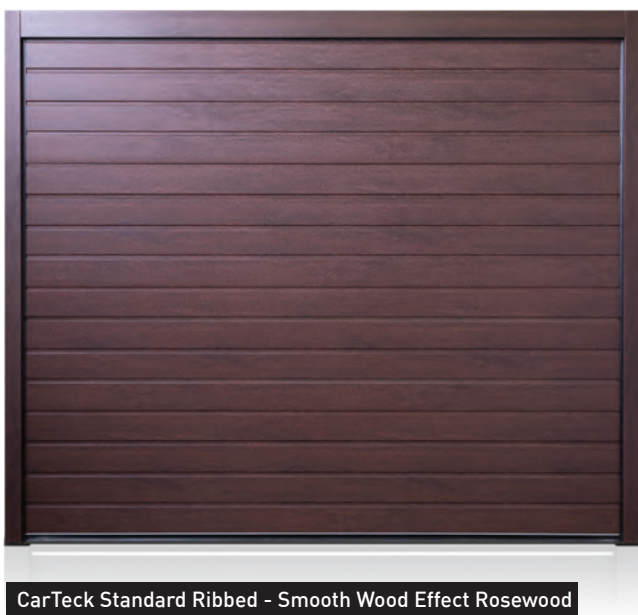

Colours

☐	☐	☐	☐
Flame Red RAL 3000	Fir Green RAL 6009	Moss Green RAL 6005	Sepia Brown RAL 8014
☐	☐	☐	☐
Window Grey RAL 7040	Anthracite Grey RAL 7016	White Aluminium RAL 9006	Cream RAL 9001
☐	☐	☐	☐
Quartz Grey RAL 7039	Light Grey RAL 7035	Grey Aluminium RAL 9007	Jet Black RAL 9005
☐	☐	☐	☐
White RAL 9016	Umbra Grey RAL 7022	Steel Blue RAL 5011	TT703 satin metallic grey with mica iron ore particles
☐	☐	☐	☐
Anthracite Textured RAL 7016	Ice Crystal Grey Aluminium	Doors can also be coloured to any RAL shade.	

Wood effects

See page 36

Golden Oak ☐	Rosewood ☐	Night oak ☐

CarTeck Standard Ribbed - Smooth Wood Effect Rosewood

Windows

Rectangle 1 ☐	Rectangle 2 ☐
Multiple Mullion ☐	Rhombus Mullion ☐
Square 1 (also in stainless steel) ☐	Rectangle 3 ☐
Cross Mullion ☐	Aluminium light strip ☐
Square 2 (also in stainless steel) ☐	Round glazing (also in polycarbonate) ☐

Automation

Ambience pack 1 ☐	Parking pack 1 ☐
Ambience pack 2 ☐	Parking pack 2 ☐
Ambience pack 3 ☐	
Security pack 1 ☐	Smart Pack ☐
Security pack 2 ☐	
Power Pack ☐	Access pack 1 ☐
	Access pack 2 ☐
Safety Pack ☐	Pearl Vibe ☐

For pack details see
page 12-13