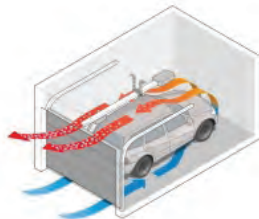

PARKING PACK 2 ●

Humidity Sensor

POWER PACK ●

A simple battery backup for power failure operation. The battery module assumes the power supply of the operator for up to 5 door cycles.

AMBIENCE PACK 1 ●

Need more light? Extra lighting strips for the control units can be combined with the motion sensor to switch on automatically as you enter. No more crashing about in the dark!