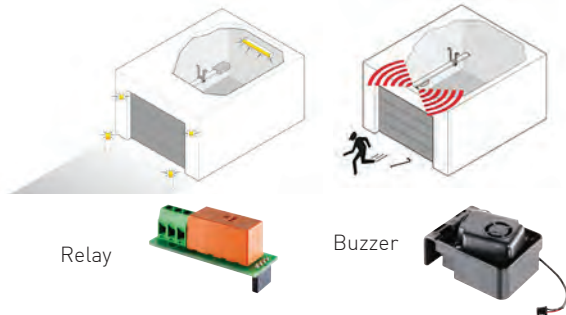

The alarm buzzer recognises a break-in attempt and outputs a loud signal tone. The warning buzzer outputs an acoustic signal as the door closes.

Lock

Buzzer

SECURITY PACK 2 ○

A relay that allows control of other garage or garden / security lighting.

The alarm buzzer recognises a break-in attempt and outputs a loud signal tone. The warning buzzer outputs an acoustic signal as the door closes.

Relay

Buzzer

SMART PACK ●

The Output module transfers the door status (open/closed) allowing you to integrate your garage door into Smart Home systems.

Output

SAFETY PACK ○

Add non-contact obstruction detection with Photoeye that uses an infra-red light beam across the opening to stop the door when the beam is broken.

Photoeye

ACCESS PACK 1 ○

If you don't want to carry a transmitter you can operate your door from a wall mounted outdoor keypad. It's the perfect solution if you're out cycling or for family members that use the door occasionally.