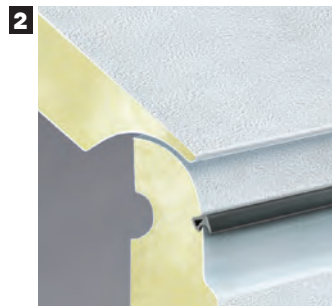

WEATHER PROTECTION

Bottom, side, top and inter-panel weather protection keeps out the elements and lowers energy use.