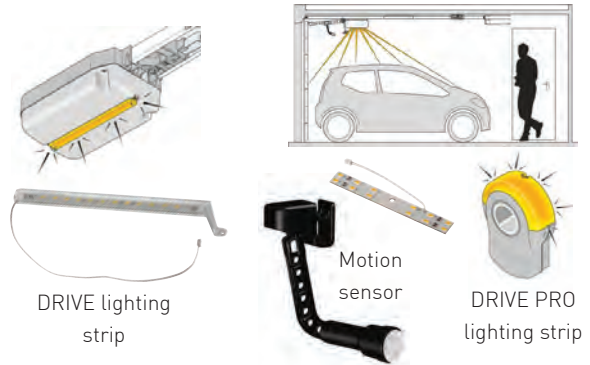

PARKING PACKS

A laser sensor to guide you to the perfect parking point combines with a humidity sensor. If you drive your car in wet and the humidity in the garage rises, the sensor automatically opens the door a short distance to allow fresh air in, helping prevent mould forming. When humidity levels drop, the sensor automatically closes the door.

Battery

AMBIENCE PACK 1 ●

Need more light? Extra lighting strips for the control units can be combined with the motion sensor to switch on automatically as you enter. No more crashing about in the dark!