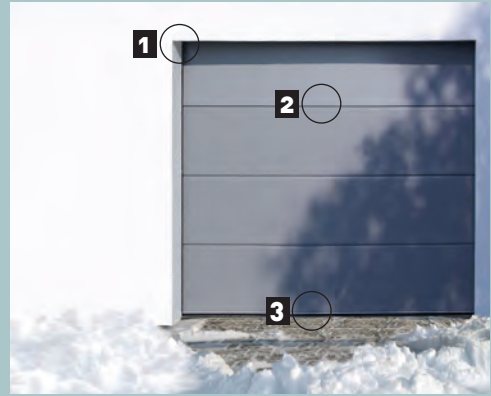

HEAVY WEATHER? WARM, DRY & FEWER DRAUGHTS!

WARM, DRY & FEWER DRAUGHTS

Garages can be dust blown, cold, draughty and damp places. CarTeck Automatic is designed to bring your garage back into your home.

KEEPS THE ELEMENTS AT BAY!