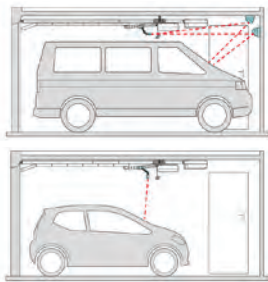

COMPLEMENTARY

CarTeck DRIVE⁺

Our function packs place you in control. Clever technology takes the guess work out of parking, keeps your garage dry, lights your way and keeps you moving even if power fails.

PARKING PACKS

A laser sensor to guide you to the perfect parking point combines with a humidity sensor. If you drive your car in wet and the humidity in the garage rises, the sensor automatically opens the door a short distance to allow fresh air in, helping prevent mould forming. When humidity levels drop, the sensor automatically closes the door.

PARKING PACK 1 ●

Laser & reflector