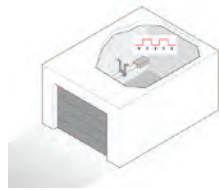

The alarm buzzer recognises a break-in attempt and outputs a loud signal tone. The warning buzzer outputs an acoustic signal as the door closes.

Relay

Buzzer

SMART PACK ●

The Output module transfers the door status (open/closed) allowing you to integrate your garage door into Smart Home systems.